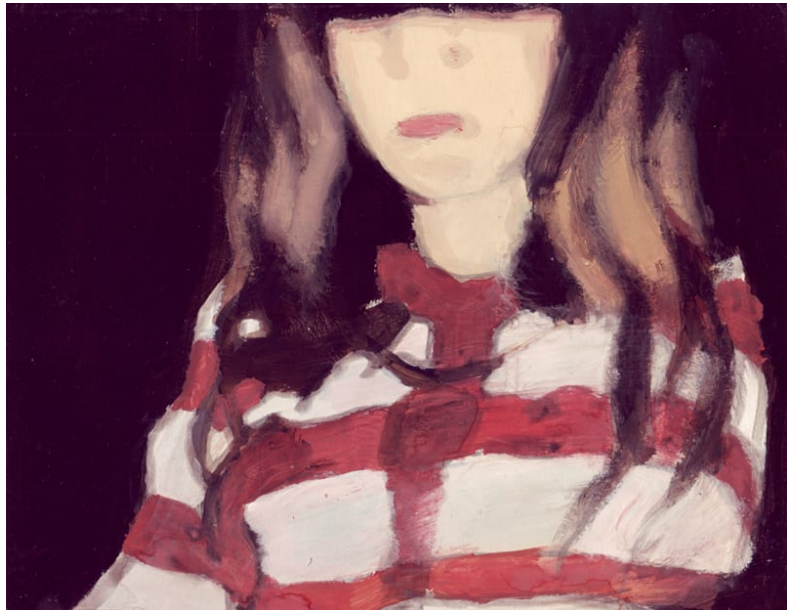

Sergio Frutos | Super 8
Kiki

sergiofrutos.com

Kiki
Sergio Frutos
2013

Gouache on cardboard
20 x 25 cm

Framed 22 x 27 x 2 cm

Unique
Signed

SF-P 13-28

About the project: Super 8

Super 8 revolves around old family movies we are not able to reproduce anymore due to obsolescence, and perhaps despite their (un)reproducible nature keep their "Aura" .