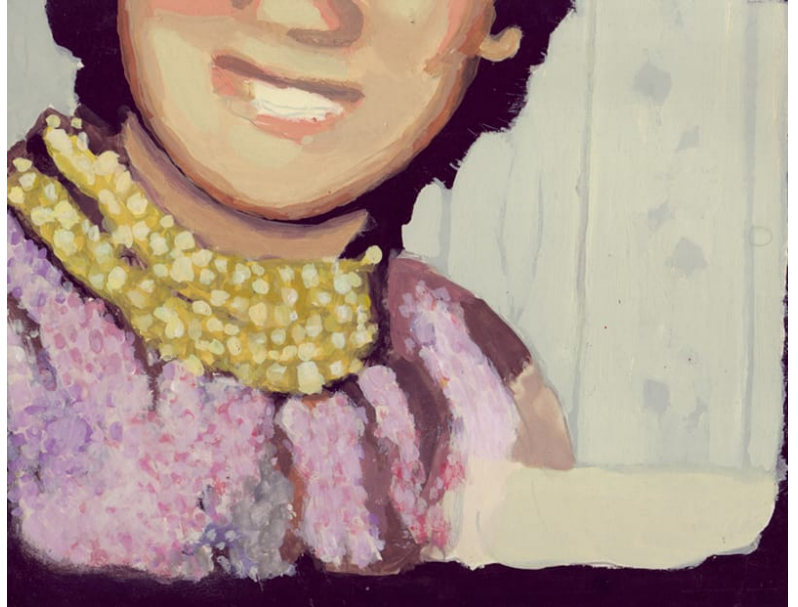

**Sergio Frutos | Super 8
Ichy II**

sergiofrutos.com

Ichy II

Sergio Frutos
2013

Gouache on cardboard
20 x 25 cm

Framed 22 x 27 x 2 cm

Unique
Signed

SF-P 13-35

About the project: Super 8

Super 8 revolves around old family movies we are not able to reproduce anymore due to obsolescence, and perhaps despite their (un)reproducible nature keep their "Aura" .