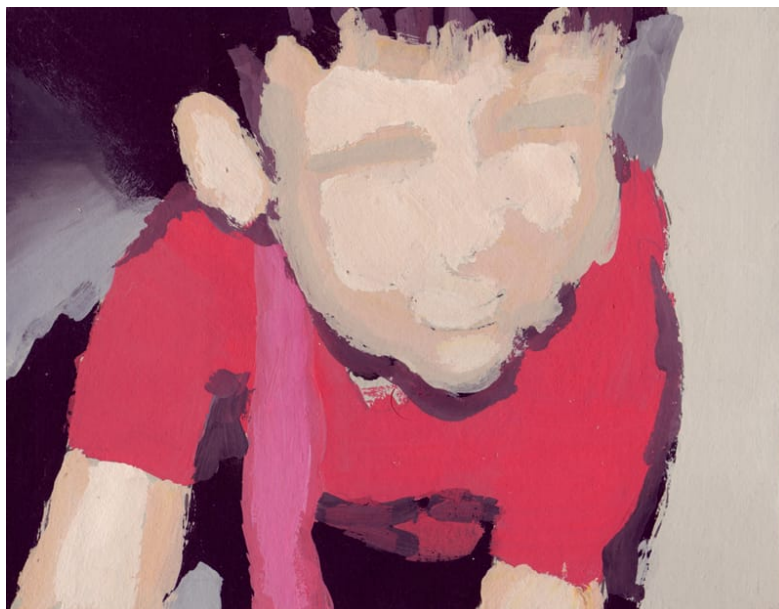

Sergio Frutos | Super 8
Guillermo II

sergiofrutos.com

Guillermo II

Sergio Frutos
2013

Gouache on cardboard
20 x 25 cm

Framed 22 x 27 x 2 cm

Unique
Signed

SF-P 13-44

About the project: Super 8

Super 8 revolves around old family movies we are not able to reproduce anymore due to obsolescence, and perhaps despite their (un)reproducible nature keep their "Aura" .