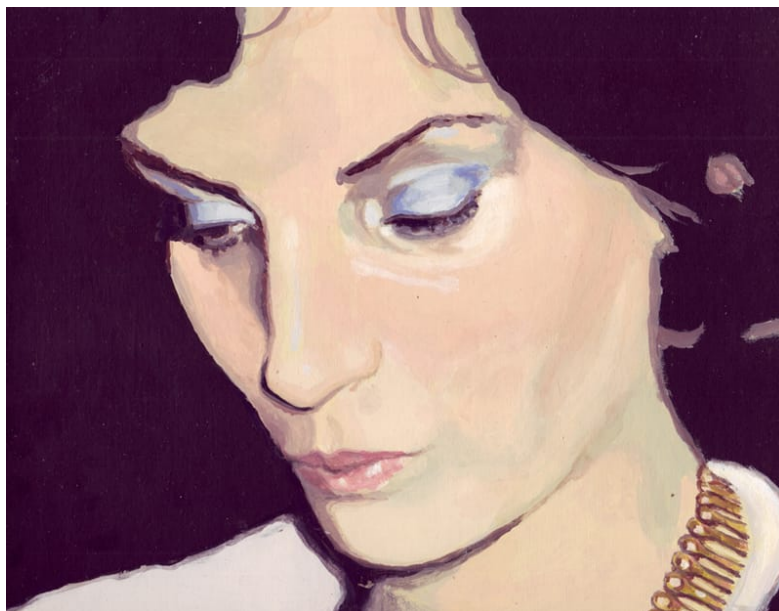

**Sergio Frutos | Super 8**  
**Berta I**

[sergiofrutos.com](http://sergiofrutos.com)

**Berta I**

Sergio Frutos  
2013

Gouache on cardboard  
20 x 25 cm

Framed 22 x 27 x 2 cm

Unique  
Signed

SF-P 13-22

**About the project: Super 8**

Super 8 revolves around old family movies we are not able to reproduce anymore due to obsolescence, and perhaps despite their (un)reproducible nature keep their "Aura" .